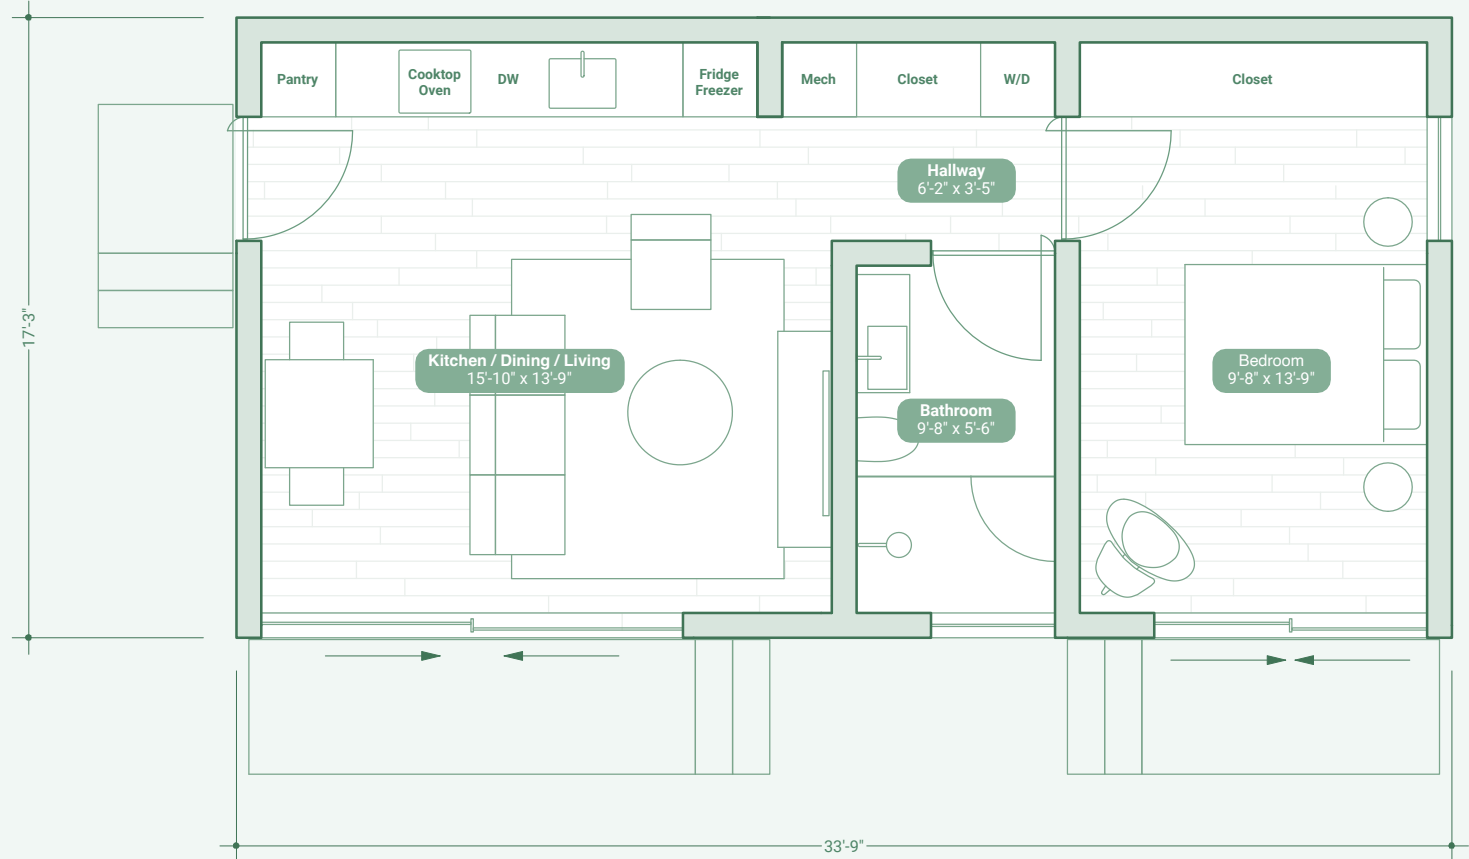

# Cover S

S1

One Bedroom  
One Bathroom

Footprint: 582 Sq. Ft.  
Floor Area: 513 Sq. Ft.

Paper Size: 11" x 8-1/2"  
Scale: 3/16" = 1'